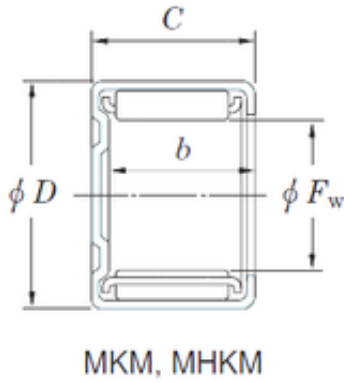

KOYO 30MKM3716 needle roller bearings

Bearing No. 30MKM3716

Size	30x37x16 mm
Bore Diameter	30 mm
Outer Diameter	37 mm
Width	16 mm
Fw	30 mm
D	37 mm
C	16 mm
b	13,3 mm
Weight	0,033 Kg
Basic dynamic load rating (C)	17,1 kN
Basic static load rating (C0)	29,3 kN

30MKM3716 Bearing 2D drawings and 3D CAD models