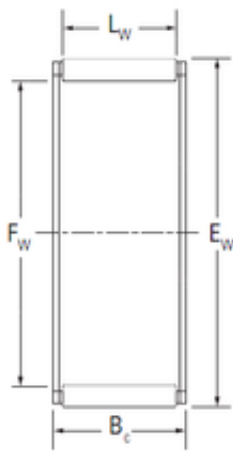

KOYO K12X17X10BE needle roller bearings

Bearing No. K12X17X10BE

Bore Diameter	12 mm
Outer Diameter	17 mm
Fw	12 mm
Ew	17 mm
Bc	10 mm
Lw	7.8 mm
Weight	0.005 Kg
Basic dynamic load rating (C)	7.32 kN

K12X17X10BE Bearing 2D drawings and 3D CAD models