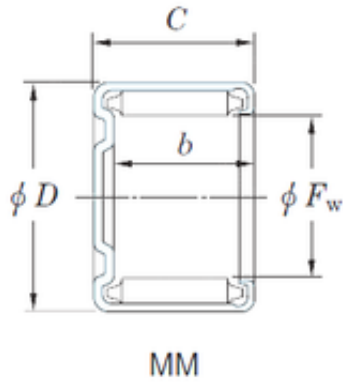

**KOYO 9MM1310 needle roller bearings**

Bearing No. 9MM1310

Size	9x13x10 mm
Bore Diameter	9 mm
Outer Diameter	13 mm
Width	10 mm
Fw	9 mm
D	13 mm
C	10 mm
b	7,8 mm
Weight	0,0046 Kg
Basic dynamic load rating (C)	4,9 kN
Basic static load rating (C0)	8,05 kN

9MM1310 Bearing 2D drawings and 3D CAD models