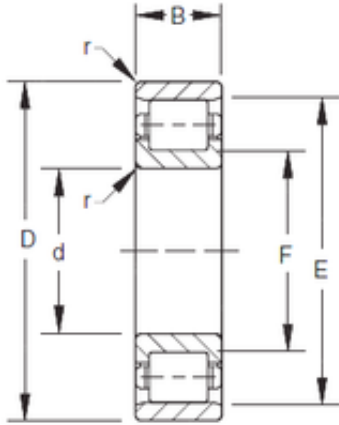

RJ
RIJ

Timken 480RJ30 cylindrical roller bearings

Bearing No. 480RJ30

Bore Diameter	480 mm
Outer Diameter	660 mm
d	480 mm
F	518 mm
D	700 mm
E	660 mm
B	165 mm
C	165 mm
r max	5 mm

480RJ30 Bearing 2D drawings and 3D CAD models